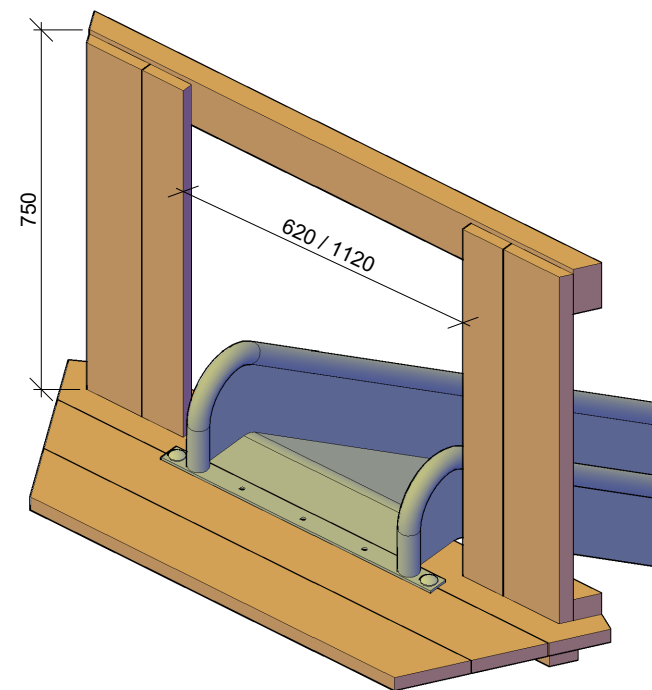

Parts list		
POS	PART. NO	NAME/DIMENSION
1	LE 16022	M12x40mm A2 DIN 603
2	LE 16168	M12 A2 DIN 125A
3	LE 16056	M12 A2 DIN 986
4	LE 16179	5x30mm ASSY 3,0

This drawing is the property of NORNA PLAYGROUNDS and pursuant to current legislation may not be copied, transferred to or used by any third party. Should this drawing be used, a fee of 10% of the assumed contract price will be charged.